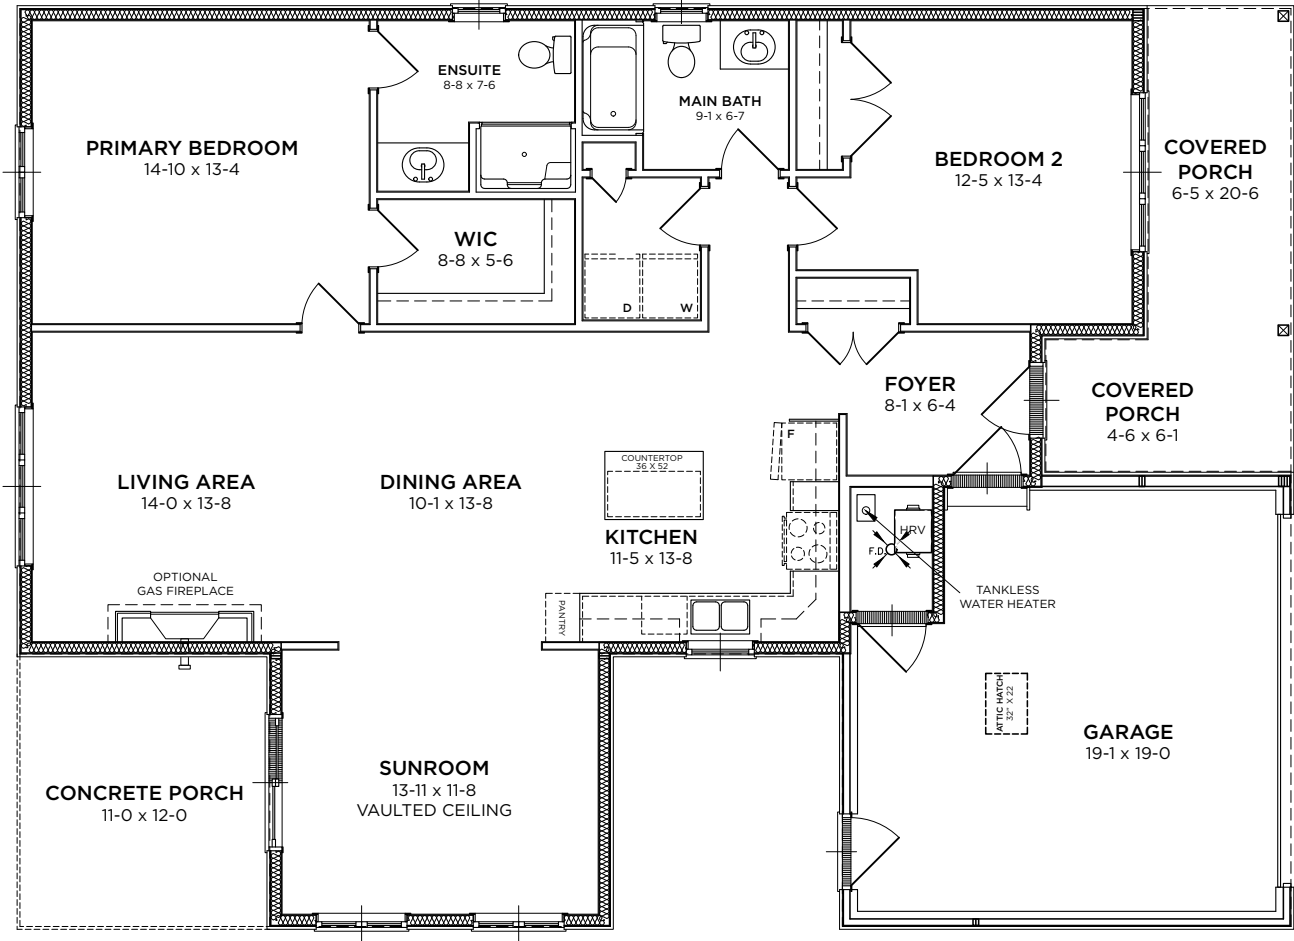

# LAKESIDE

## W/Sunroom

2 Bedrooms | 2 Bathrooms | 1,455 Sq. Ft.

**\$513,900**

A bright, open concept bungalow with a stunning sunroom, Lakeside is filled with light. A Primary suite at the back of the home includes a 3-piece ensuite and walk-in closet, with an additional bedroom and bathroom perfect for guests.

# LAKE SIDE

#### Front & Rear Porch Options & Upgrades

- Gas Line to BBQ in Standard Location near Door