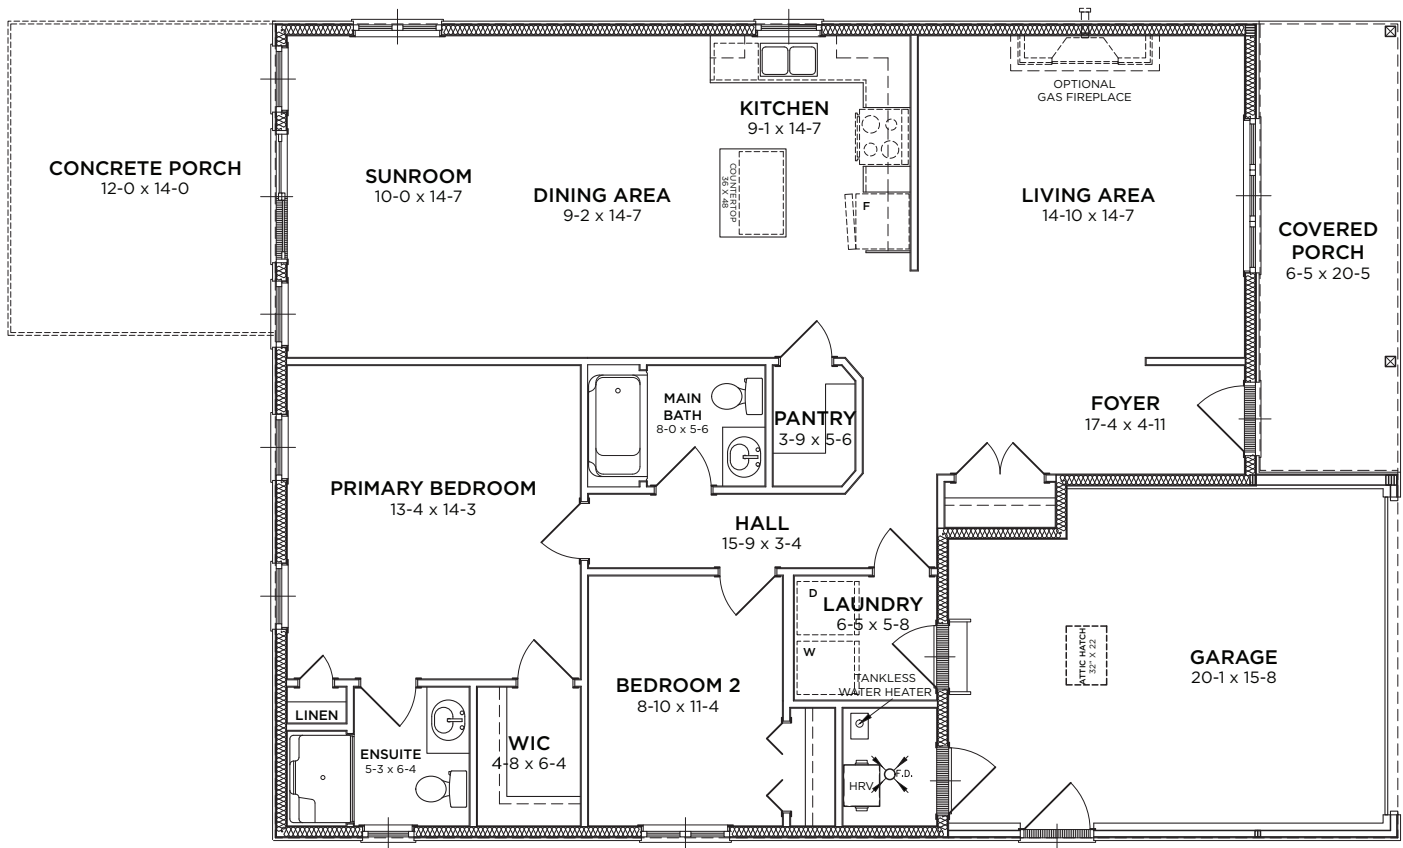

Stormview

2 Bedrooms • 2 Bathrooms
1,276 Sq. Ft.

A traditional home with a separate living room, walk-in pantry, and eat-in kitchen, Stormview combines the best of classic home design with fresh modern style. It's the best of both worlds, with amazing indoor-outdoor dining space.

HHS 2024.03.19

Stormview

2 Bedrooms • 2 Bathrooms
1,276 Sq. Ft.

*Parkbridge Lifestyle Communities Inc. makes no warranty or representation, expressed or implied, concerning the accuracy or completeness of the information contained within. This is not an offer to sell, nor an offer to buy, to residents of any province or state in which registration or other legal requirements have not been fulfilled. Prices, features, amenities and floor plan specifications represent the builder's current concepts and plans and are subject to change without notice. Substitution of materials shall be of equal or greater value. Actual usable floor space may vary from stated floor area. Brokers protected. Exclusive Listing Brokerage: PMA Brethour Realty Group. E. & O. E.