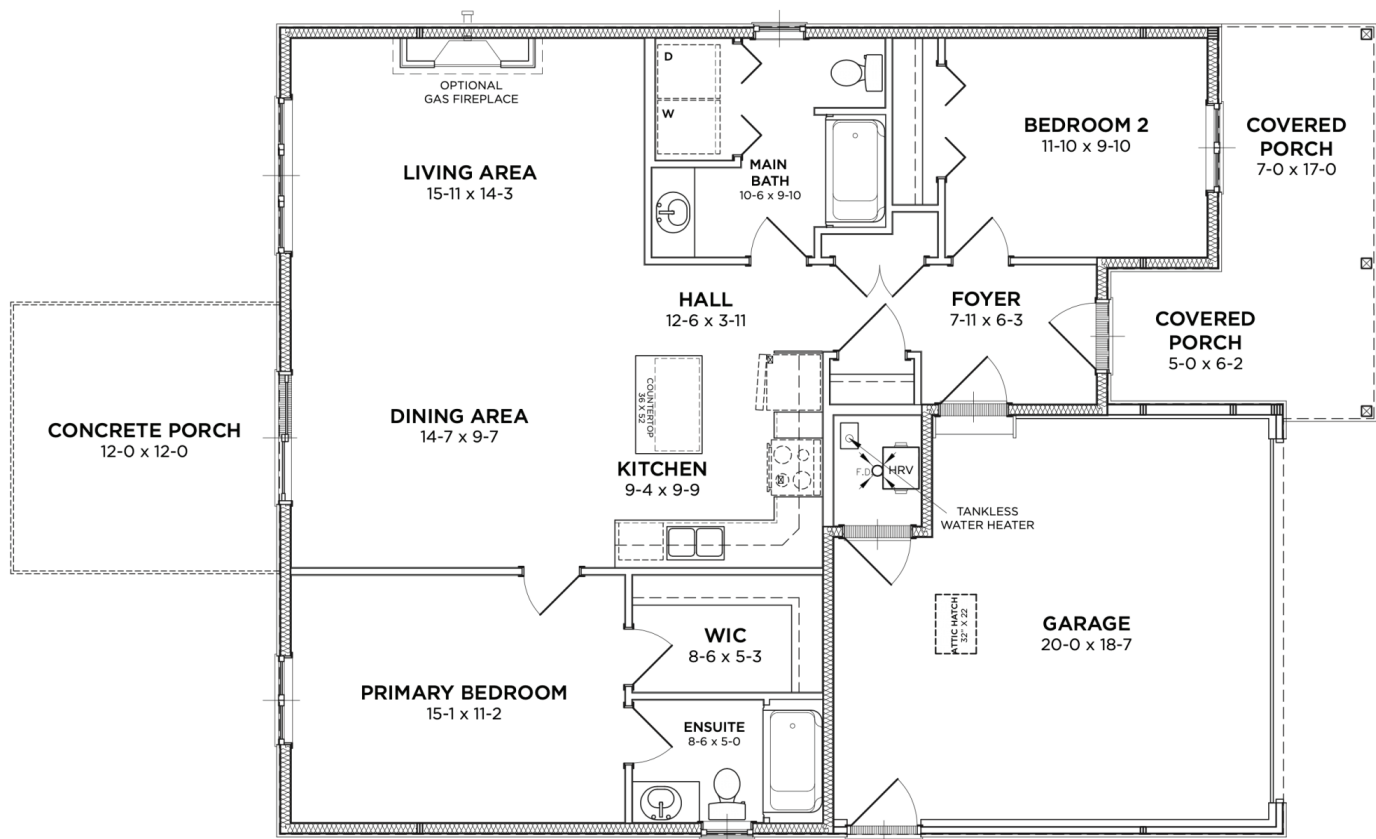

Creekview

2 Bedrooms • 2 Bathrooms
1,177 Sq. Ft.

*Parkbridge Lifestyle Communities Inc. makes no warranty or representation, expressed or implied, concerning the accuracy or completeness of the information contained within. This is not an offer to sell, nor an offer to buy, to residents of any province or state in which registration or other legal requirements have not been fulfilled. Prices, features, amenities and floor plan specifications represent the builder's current concepts and plans and are subject to change without notice. Substitution of materials shall be of equal or greater value. Actual usable floor space may vary from stated floor area. Brokers protected.
Exclusive Listing Brokerage: PMA Brethour Realty Group. E. & O. E.