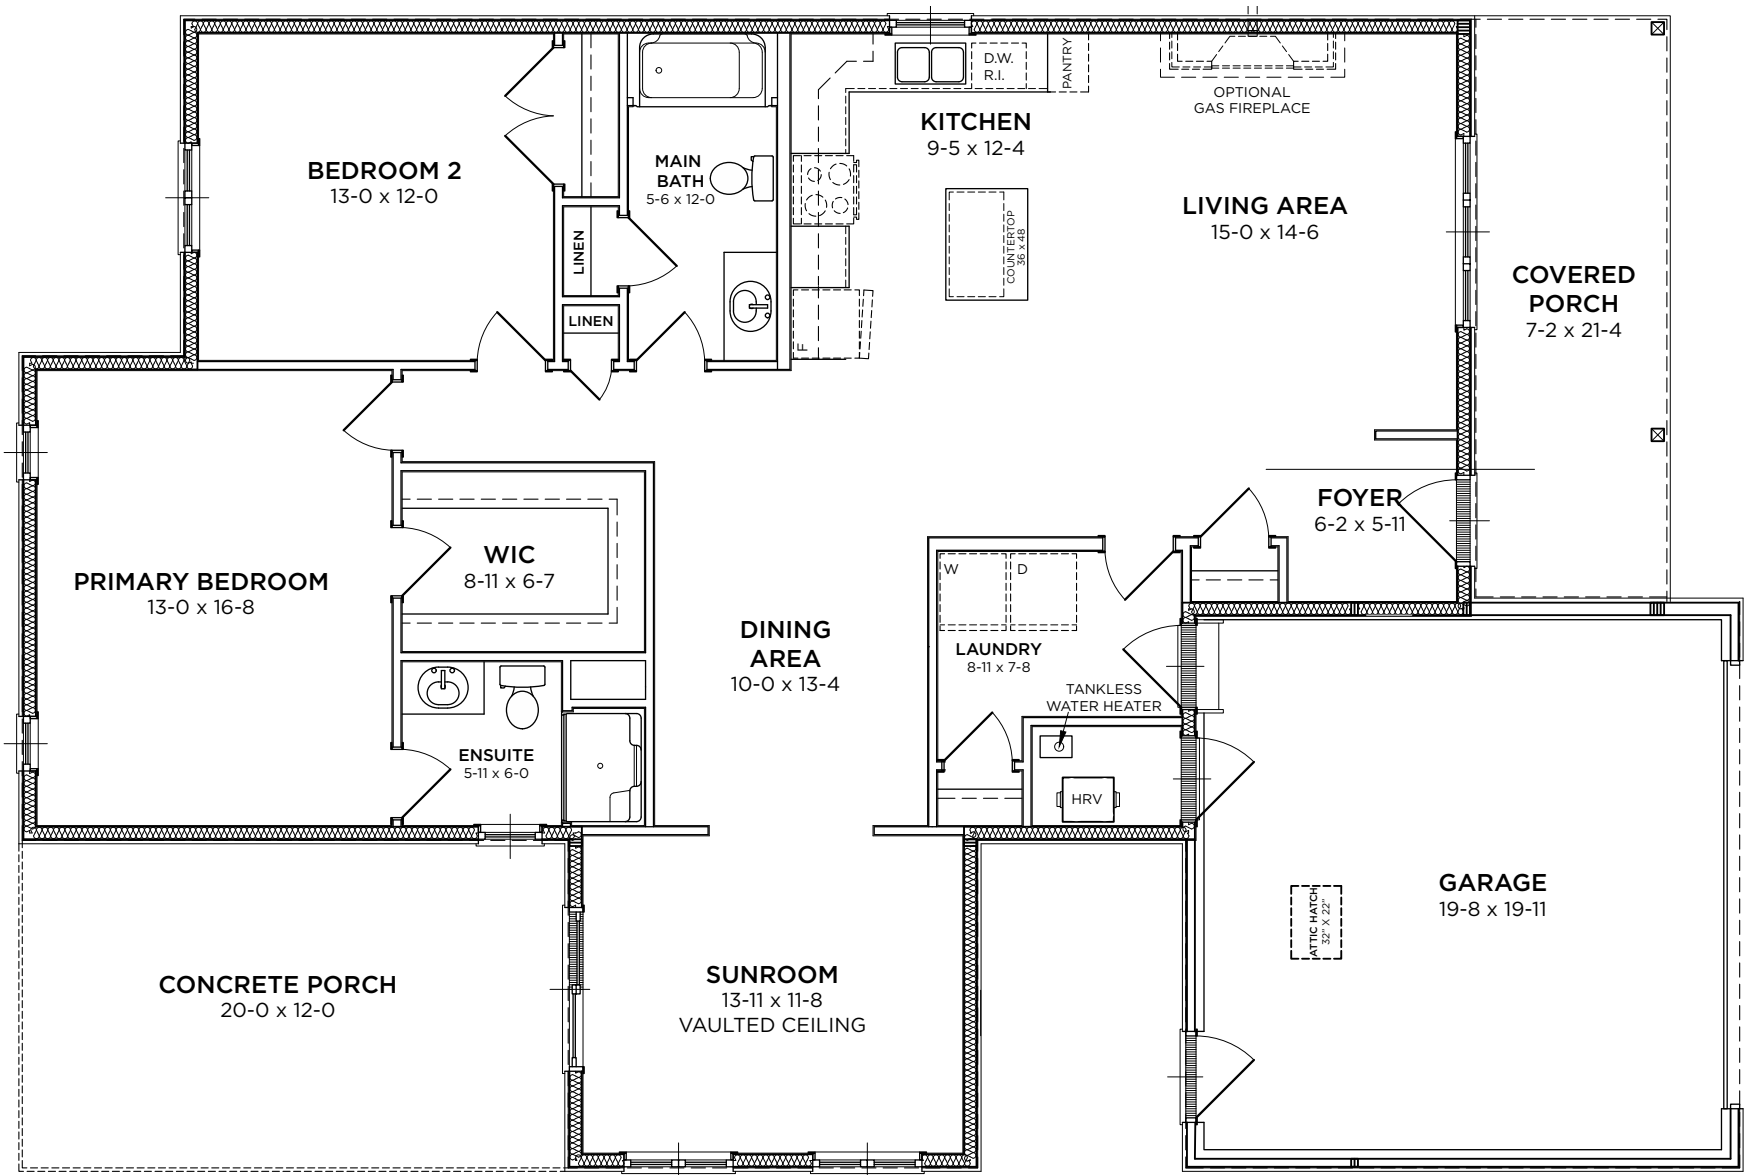

# CLIFFSIDE B

W/Sunroom

LOT#  
**401**

**\$532,900**

2 Bedrooms | 2 Bathrooms  
1,595 Sq. Ft.

Our most spacious model, Cliffside B opens directly into a gorgeous open concept living space, with a kitchen and living room just inside the entry. And with a dining room that leads into a spectacular sunroom, it's as functional as it is fabulous.

KITCHEN & LIVING

DINING AREA

### Front & Rear Porch Options & Upgrades

- Gas Line to BBQ in Standard Location near Door