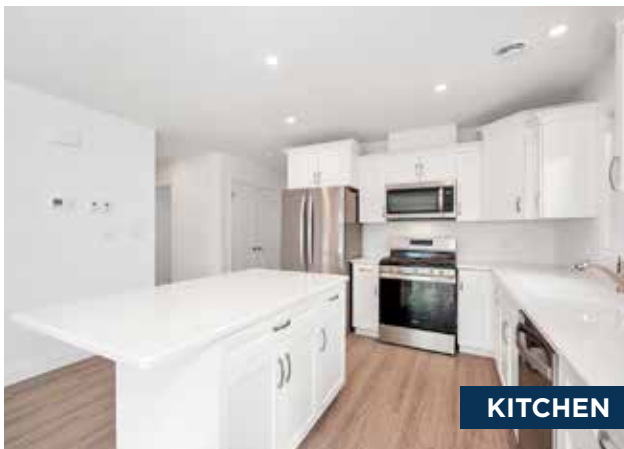

DINING & LIVING AREA

KITCHEN