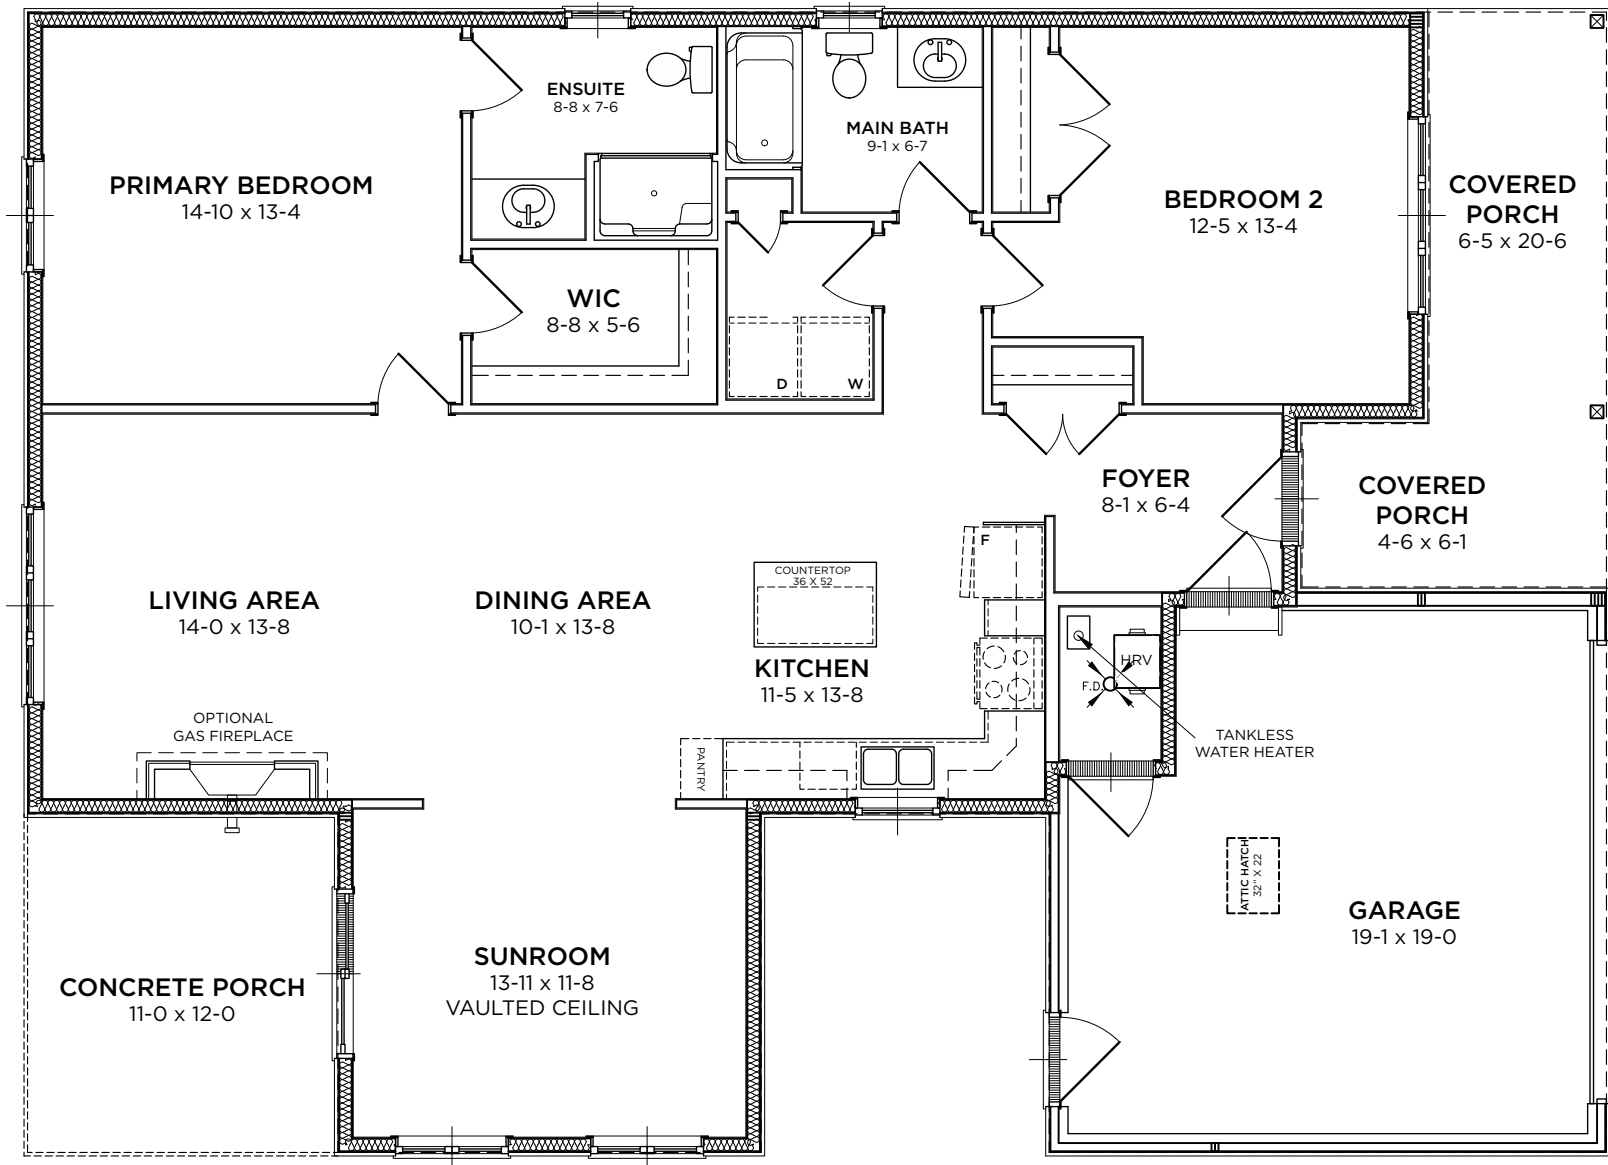

LAKE SIDE

W/Sunroom

LOT#
387

\$502,900

2 Bedrooms | 2 Bathrooms
1,455 Sq. Ft.

A bright, open concept bungalow with a stunning sunroom, Lakeside is filled with light. A Primary suite at the back of the home includes a 3-piece ensuite and walk-in closet, with an additional bedroom and bathroom perfect for guests.

LAKESIDE W/Sunroom

2 Bedrooms | 2 Bathrooms
1,455 Sq. Ft.

DINING & LIVING AREA

SUN ROOM

BEDROOM 2

KITCHEN

ENSUITE

MAIN BATH

UPGRADES INCLUDED IN LOT 387

General Exterior

- 4 Coach Lights and Additional Pot Light in the Soffit

Front & Rear Porch Options & Upgrades

- Gas Line to BBQ in Standard Location Near Door

General Interior Options & Upgrades

Lighting Options & Upgrades

- Pot Lights in Main Areas of Home (as per plan)
- Two Pot Lights Over Island with One Switch
- Pot Light Over Sink with One Switch
- Bedroom 1 Center Light with Blocking and One Switch
- Additional Interior Pot Light
- Additional Dimmer Switch