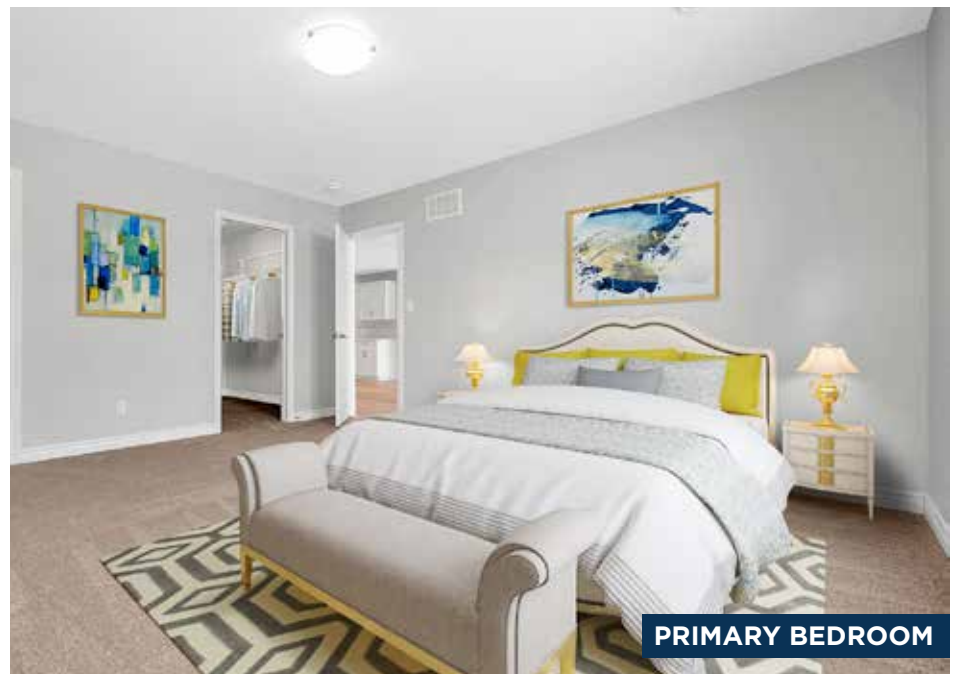

LAKESTIDE

W/Sunroom

LOT#
381

\$505,900

2 Bedrooms | 2 Bathrooms
1,455 Sq. Ft.

A bright, open concept bungalow with a stunning sunroom, Lakeside is filled with light. A Primary suite at the back of the home includes a 3-piece ensuite and walk-in closet, with an additional bedroom and bathroom perfect for guests.