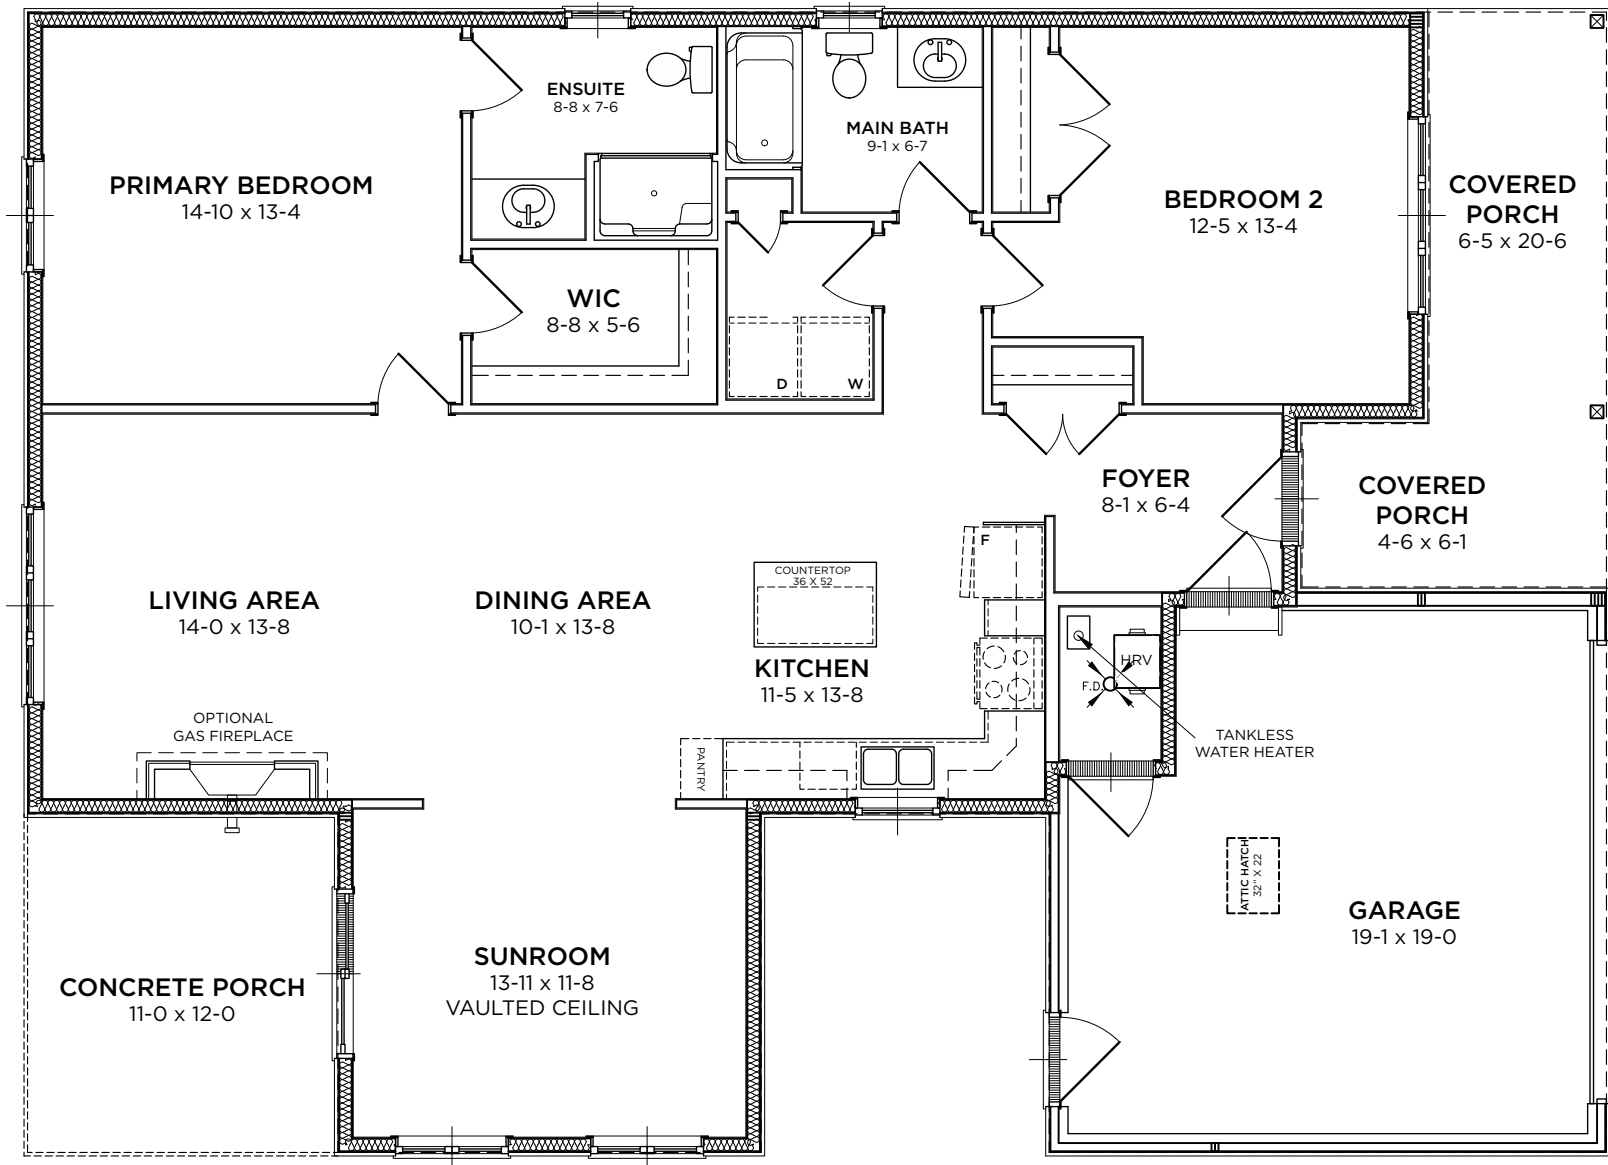

LAKESTIDE

W/Sunroom

LOT#
381

\$505,900

2 Bedrooms | 2 Bathrooms
1,455 Sq. Ft.

A bright, open concept bungalow with a stunning sunroom, Lakeside is filled with light. A Primary suite at the back of the home includes a 3-piece ensuite and walk-in closet, with an additional bedroom and bathroom perfect for guests.

LAKE SIDE W/Sunroom

2 Bedrooms | 2 Bathrooms
1,455 Sq. Ft.

DINING & LIVING AREA

LIVING AREA

BEDROOM 2

KITCHEN

ENSUITE

MAIN BATH

UPGRADES INCLUDED IN LOT 381

General Exterior

- Additional Pot Light in the Soffit

Front & Rear Porch Options & Upgrades

- Gas Line to BBQ in Standard Location Near Door

General Interior Options & Upgrades

- Undermount Ceramic Round Sink
- Moen Eva Single Lever in Chrome

Ensuite Options & Upgrades

- Undermount Ceramic Round Sink
- Moen Eva Single Lever Faucet in Chrome
- American Standard Cadet Pro Right Height Toilet
- Pot Light for Tub/Shower on a Separate Switch