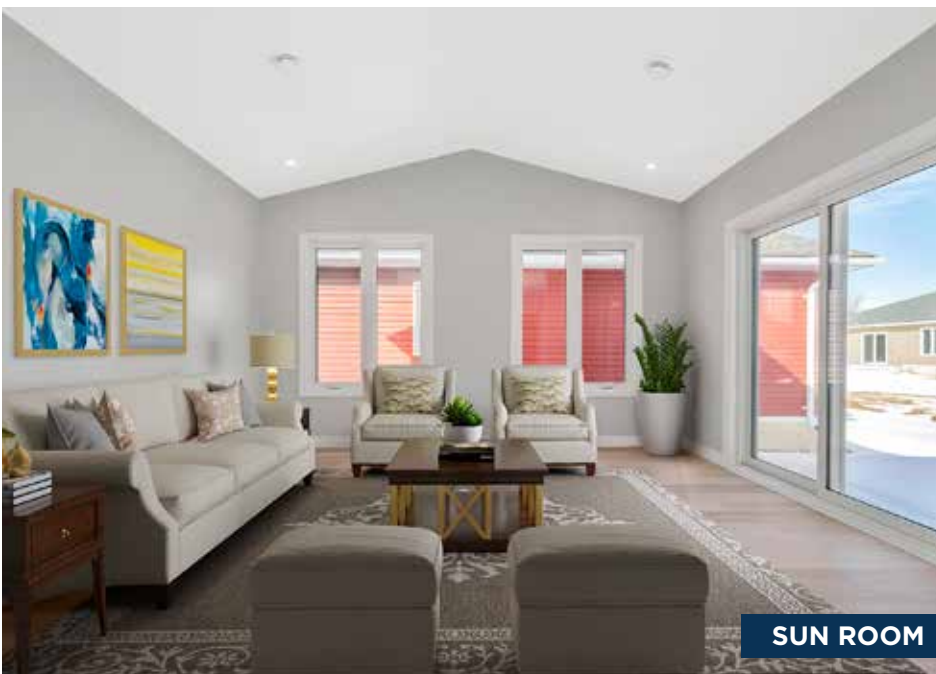

LAKESTIDE

W/Sunroom

LOT#
381

\$505,900

2 Bedrooms | 2 Bathrooms
1,455 Sq. Ft.

A bright, open concept bungalow with a stunning sunroom, Lakeside is filled with light. A Primary suite at the back of the home includes a 3-piece ensuite and walk-in closet, with an additional bedroom and bathroom perfect for guests.